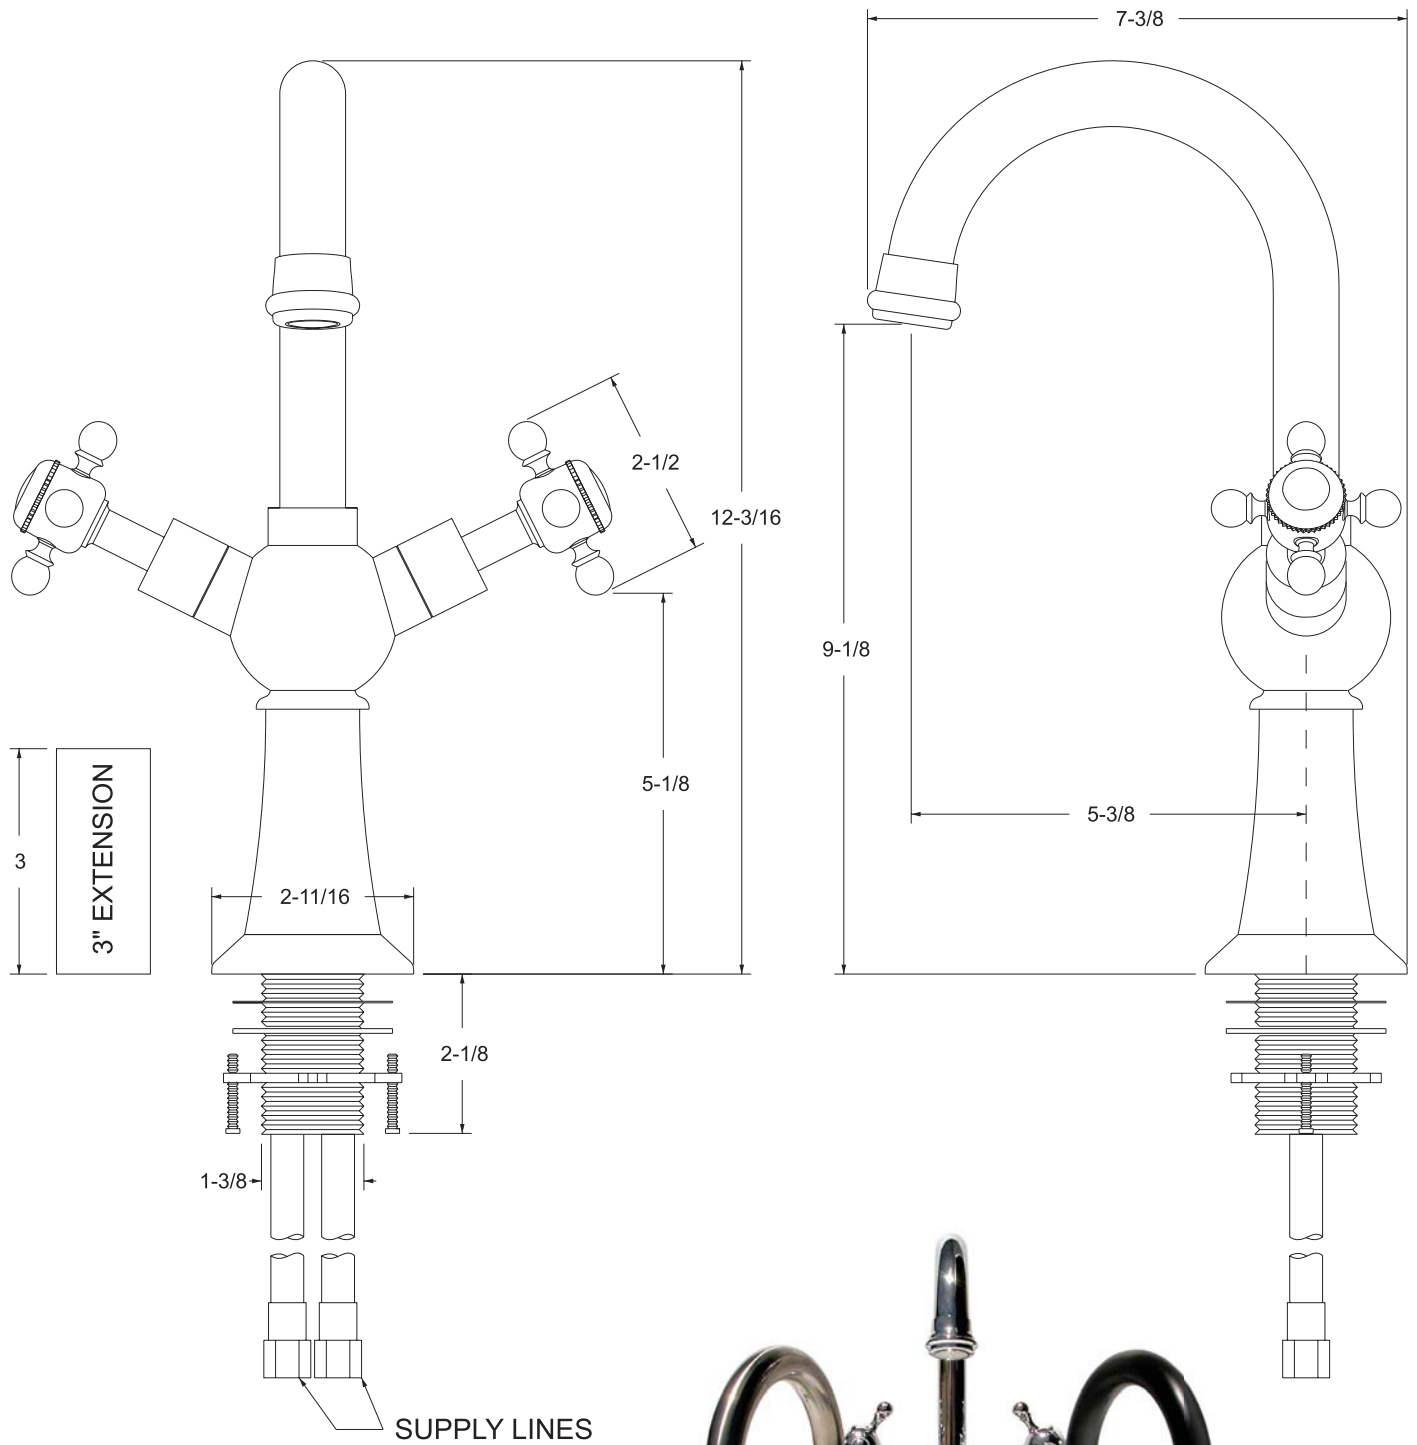

MODEL # DV1805XA-xx

Hera
Double Handle Vessel Faucet